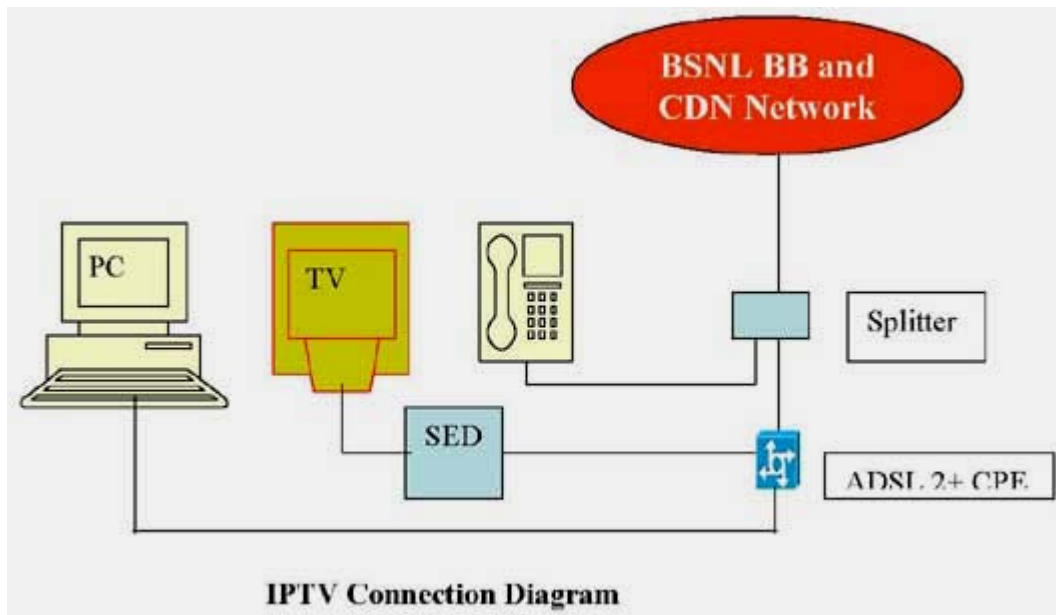

IPTV FAQ

1. What is IPTV?

IPTV refers to a TV connection that has capacity to transmit all broadcast channels, Movies on Demand, Customer Live Request etc. through existing telephone line in the form of IP packets to and fro customer TV to content server.

2. What is Content Server?

Content Server is a server located at BSNL, Kolkata, which store all, broadcast channels, Movies, Music, Customer Request etc. and send video streaming to customer TV.

3. How does IPTV work?

The customer telephone line will be connected to ADSL2+ CPE through splitter. From CPE one Ethernet cable will go to PC for Internet and another Ethernet cable will go to the Smart Electronics Device. The output of Smart Electronics Device will be connected to your TV.

4. What is Smart Electronics Device (SED)?

The Smart Electronics Device (SED) is an electronic gadget, which contain all feature of Set Top Box and other advance features required for customer live interaction. e.g. video conferencing, Movie rewind, fast forward, stop movie etc.

5. How IPTV connect?

6. Do TV, Internet and phone work simultaneously?

Yes, all can work simultaneously without any interference.

7. Is broadband connection compulsory to avail IPTV?

The BSNL Telephone Line is must, but broadband connection is not mandatory.

8. What is minimum bandwidth required for IPTV?

The minimum bandwidth required is 4 Mbps per channel